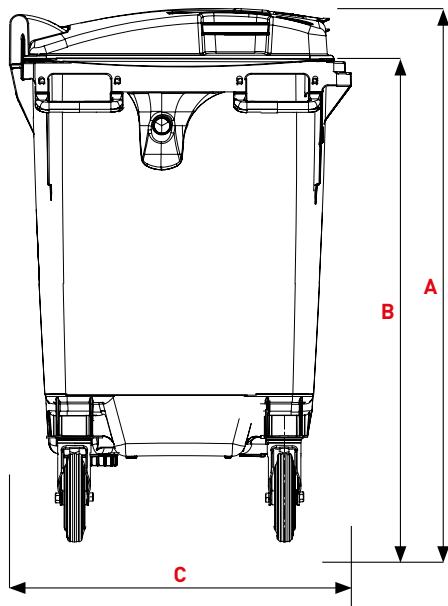

CITYBAC® CLASSIC 660L

SULO®

Citybac® Classic 660L

PRODUCT DETAILS

- 1 Flat Lid
- 2 Handle / recessed grip
- 3 Lid handles lateral 2x
- 4 Handles with handle bar, rear 2x
- 5 Marking areas

- A Body
- B DIN comb lifting system, double stage
- C Stacking ribs
- D SULO sticker / Marking areas
- E Ergonomic handles lateral 4x
- F Chip nest as standard
- G Lifting trunnion
- H Functional castors 2x
- I Double stop break 2x
- J Castors 2x

FLAT LID

Dimensions (mm)

A Height total ~	1230
B Upper comb edge ~	1100
C Bin depth ~	775
D Width total ~	1370

Weights

Nominal volume (L)	660
Empty weight (kg) ~	41
Max. filling weight (kg) ~	264
Max. total weight (kg) ~	310

Towing system with or without bar

LID SLOT SYSTEMS

Packaging

Lid-in-Lid

Glass

2 x Round slot with rubber rosette Ø 150 mm

Paper

Opening slot: 530 x 95 mm