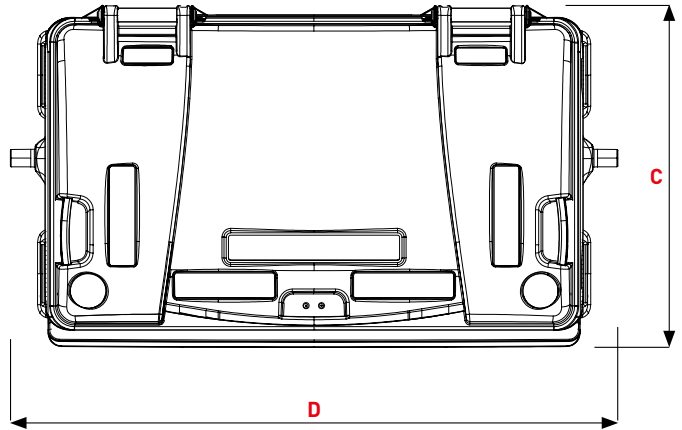

CITYBAC® CLASSIC 660L

SULO®

Citybac® Classic 660L

PRODUCT DETAILS

- 1 Flat Lid
- 2 Handle / recessed grip
- 3 Lid handles lateral 2x
- 4 Handles with handle bar, rear 2x
- 5 Marking areas

- A Body
- B DIN comb lifting system, double stage
- C Stacking ribs
- D SULO sticker / Marking areas
- E Ergonomic handles lateral 4x
- F Chip nest as standard
- G Lifting trunnion
- H Functional castors 2x
- I Double stop break 2x
- J Castors 2x

FLAT LID

Dimensions (mm)

A Height total ~	1230
B Upper comb edge ~	1100
C Bin depth ~	775
D Width total ~	1370

Weights

Nominal volume (L)	660
Empty weight (kg) ~	41
Max. filling weight (kg) ~	264
Max. total weight (kg) ~	310

Towing system with or without bar

LID SLOT SYSTEMS

Packaging

Lid-in-Lid

Glass

2 x Round slot with rubber rosette Ø 150 mm

Paper

Opening slot: 530 x 95 mm