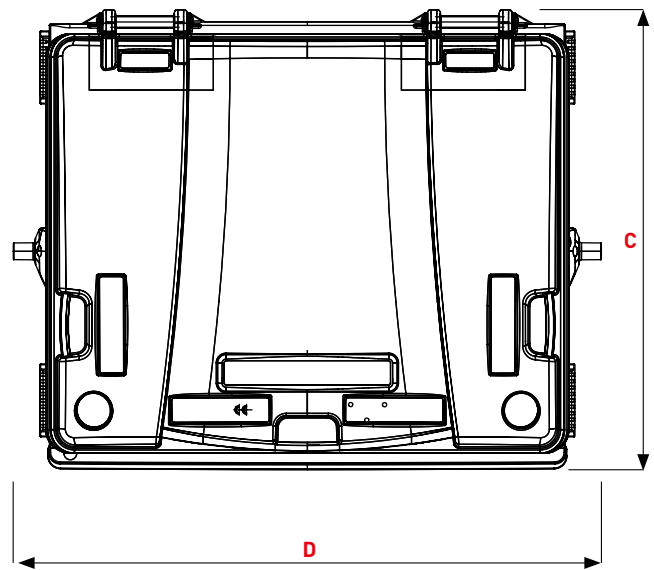

## PRODUCT DETAILS

- 1 Flat Lid
- 2 Handle / recessed grip
- 3 Lid handles lateral 2x
- 4 Handles with handle bar, rear 2x
- 5 Marking areas

- A Body
- B DIN comb lifting system, double stage
- C Stacking ribs
- D SULO sticker / Marking areas
- E Ergonomic handles lateral 4x
- F Chip nest as standard
- G Lifting trunnion
- H Functional castors 2x
- I Double stop break 2x
- J Castors 2x

**FLAT LID****Dimensions (mm)**

<b>A</b> Height total ~	1330
<b>B</b> Upper comb edge ~	1205
<b>C</b> Bin depth ~	1075
<b>D</b> Width total ~	1370

**Weights**

Nominal volume (L)	1100
Empty weight (kg) ~	50
Max. filling weight (kg) ~	440
Max. total weight (kg) ~	510

**FLAT LID - LID-IN-LID****Dimensions (mm)**

<b>A</b> Height total ~	1330
<b>B</b> Upper comb edge ~	1205
<b>C</b> Bin depth ~	1075
<b>D</b> Width total ~	1370

**Weights**

Nominal volume (L)	1100
Empty weight (kg) ~	50
Max. filling weight (kg) ~	440
Max. total weight (kg) ~	510