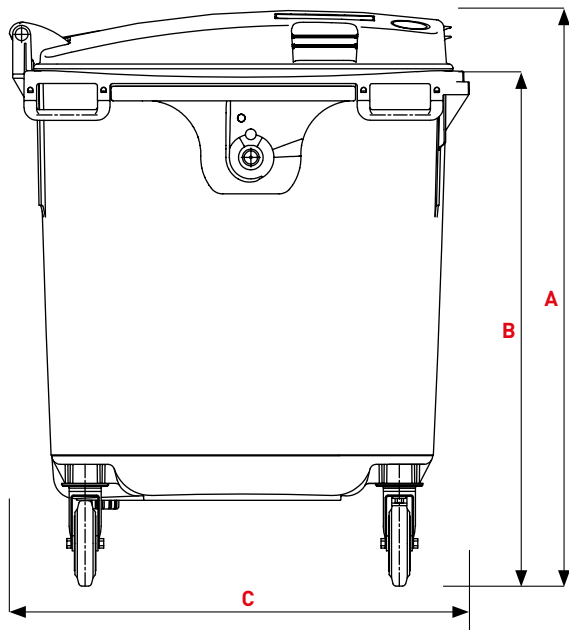

## PRODUCT DETAILS

- 1 Flat Lid
- 2 Handle / recessed grip
- 3 Lid handles lateral 2x
- 4 Handles with handle bar, rear 2x
- 5 Marking areas

- A Body
- B DIN comb lifting system, double stage
- C Stacking ribs
- D SULO sticker / Marking areas
- E Ergonomic handles lateral 4x
- F Chip nest as standard
- G Lifting trunnion
- H Functional castors 2x
- I Double stop break 2x
- J Castors 2x

**FLAT LID****Dimensions (mm)**

<b>A</b> Height total ~	1330
<b>B</b> Upper comb edge ~	1205
<b>C</b> Bin depth ~	1075
<b>D</b> Width total ~	1370

**Weights**

Nominal volume (L)	1100
Empty weight (kg) ~	50
Max. filling weight (kg) ~	440
Max. total weight (kg) ~	510

**FLAT LID - LID-IN-LID****Dimensions (mm)**

<b>A</b> Height total ~	1330
<b>B</b> Upper comb edge ~	1205
<b>C</b> Bin depth ~	1075
<b>D</b> Width total ~	1370

**Weights**

Nominal volume (L)	1100
Empty weight (kg) ~	50
Max. filling weight (kg) ~	440
Max. total weight (kg) ~	510