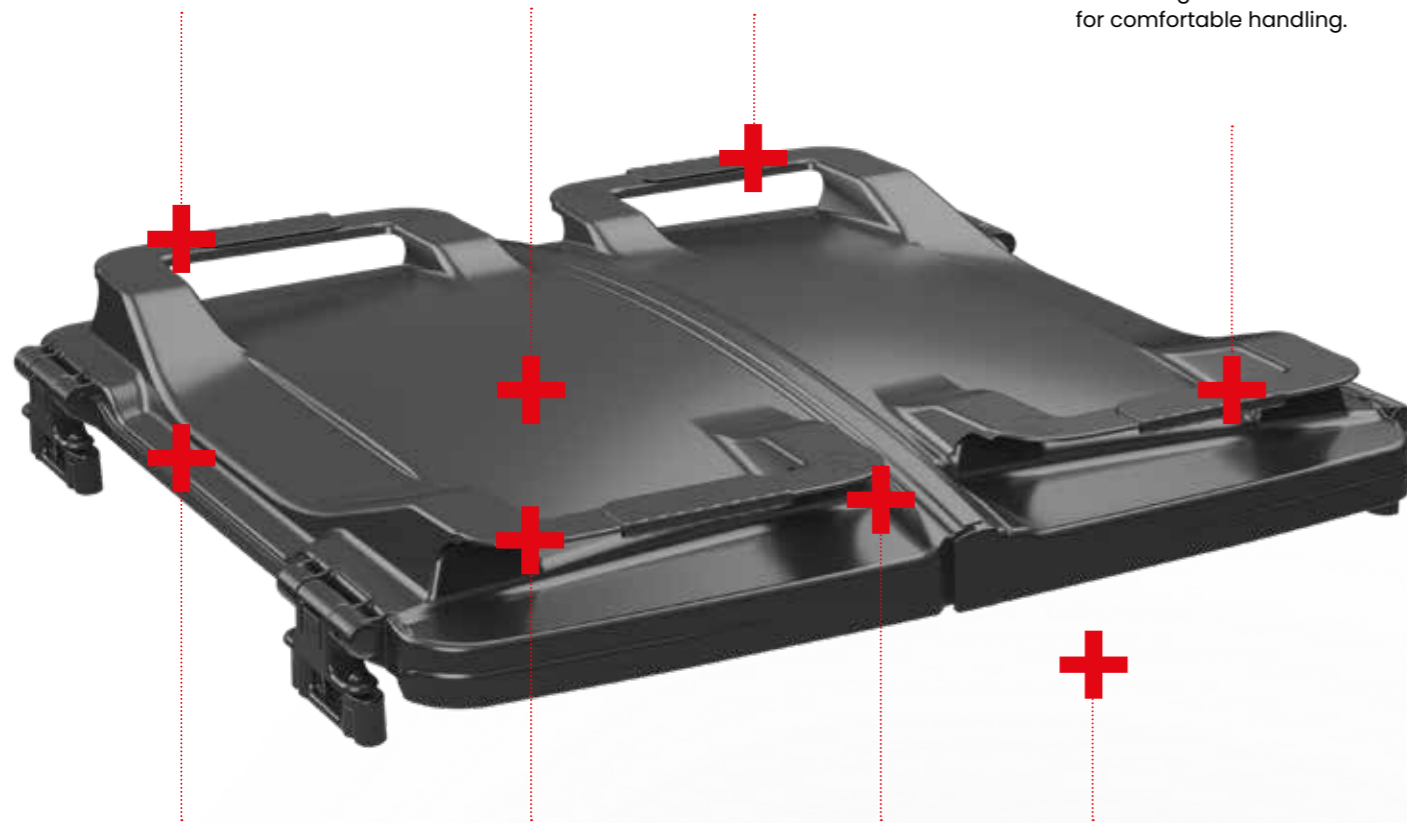

CITYBAC®

DUAL LID

DESIGNED FOR FLEXIBILITY

SULO®

DESIGNED FOR SEAMLESS USE

THREE OPENING POSITIONS

85° auto-close for emptying, plus 135° and 210° locking positions for user-friendly access.

LARGE CUSTOMIZATION AREAS

For stickers- ideal for branding or instructions.

FRACTION IDENTIFICATION CLIPS

Customizable colour Clips for easy fraction sorting.

GRIP THROUGH HANDLES

Comfortable, secure handles on both sides, perfectly sized for easy use by crews and users. Height of the Handles for comfortable handling.

OPENS FROM BOTH SIDES

Perfect for tight spaces: Lid can be opened from either side, even when placed against a wall.

OPTIONAL WITHOUT DIVIDER WALL

Dual Lid works with or without an internal divider - full flexibility.

+BIN OPTIONS

+LID OPTIONS

+DIVIDER WALL

Optional with or without Divider Wall

DESIGNED FOR FLEXIBILITY

The Dual Lid simplifies waste handling with three flexible opening positions and independent access from both sides—perfect for tight spaces and fast workflows. Customizable labeling areas and colour-coded clips ensure easy fraction sorting and clear identification. Ergonomic handles provide comfortable, secure grip, while smart water diversion keeps contents dry. Available with or without a divider, it adapts to any waste management need.