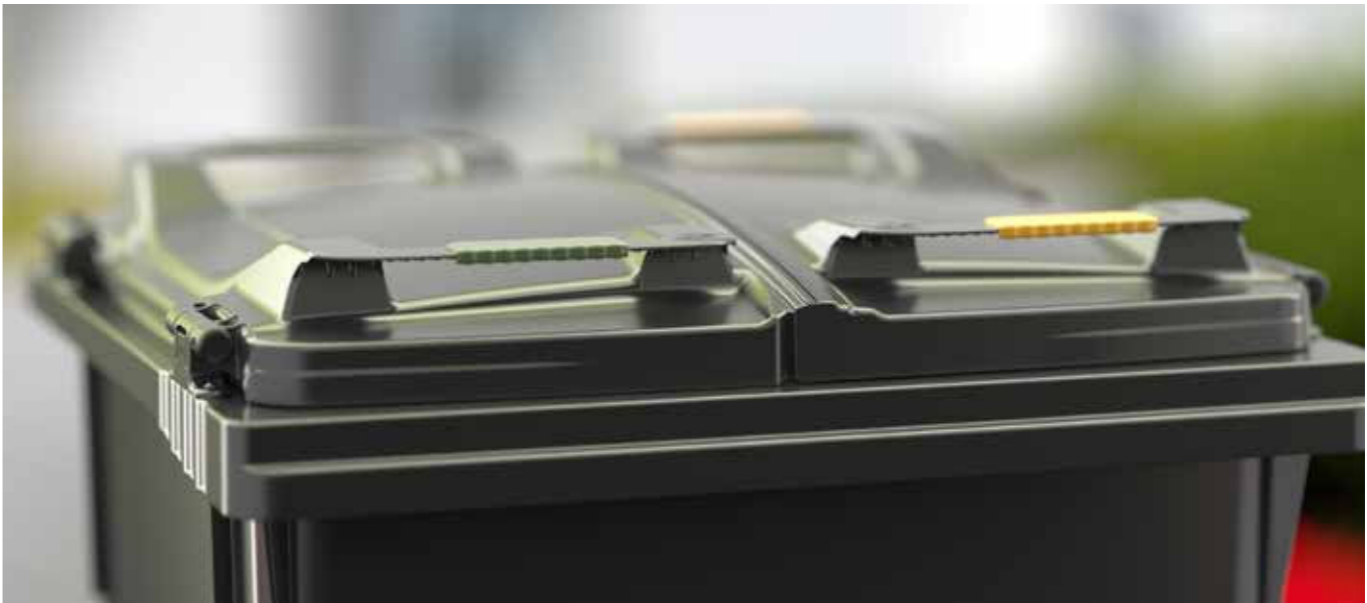

For stickers- ideal for branding or instructions.

FRACTION IDENTIFICATION CLIPS

Customizable colour Clips for easy fraction sorting.

GRIP THROUGH HANDLES

Comfortable, secure handles on both sides, perfectly sized for easy use by crews and users. Height of the Handles for comfortable handling.

WATER RESISTANT

Overlapping flaps seal the lid tightly when closed. When opened, the raised hinge zone and integrated water nose divert rainwater away- so nothing enters the bin.

NO CLOSING ORDER

Both lid parts operate independently - no need to close in a specific order.

OPENS FROM BOTH SIDES

Perfect for tight spaces: Lid can be opened from either side, even when placed against a wall.

OPTIONAL WITHOUT DIVIDER WALL

Dual Lid works with or without an internal divider - full flexibility.

+BIN OPTIONS

+LID OPTIONS

+DIVIDER WALL

Optional with or without Divider Wall

DESIGNED FOR FLEXIBILITY

The Dual Lid simplifies waste handling with three flexible opening positions and independent access from both sides—perfect for tight spaces and fast workflows. Customizable labeling areas and colour-coded clips ensure easy fraction sorting and clear identification. Ergonomic handles provide comfortable, secure grip, while smart water diversion keeps contents dry. Available with or without a divider, it adapts to any waste management need.