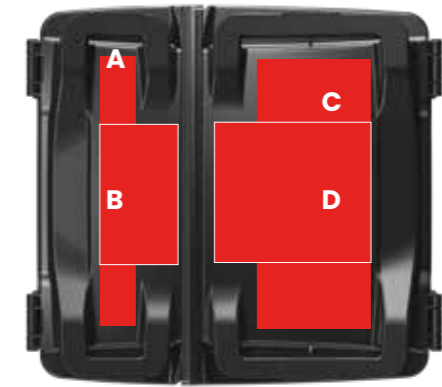

370/373
50 / 50

Sticker Options (mm)

50 / 50

A 110 x 430

B 160 x 270

40 / 60

A 65 x 430

B 65 x 270

C 160 x 430

D 215 x 270

Sticker Options (mm)

50 / 50

A 135 x 500

B 220 x 260

40 / 60

A 65 x 500

B 145 x 260

C 210 x 500

D 290 x 260