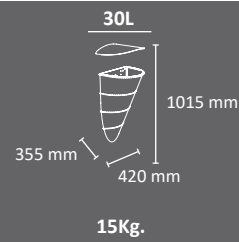

Colors

VERSIONS

Floor Version

Wall Version

Floor Version with Rain Hood

Wall Version with Rain Hood

- Robust and elegant litter bin
 - Capacity of 30 litres
 - Collection system: Hinged inner ring bag holder joined to the body of the bin.
 - Available with roof or without roof.
 - Available in wall-mounting version to be fixed to the wall or self-standing version to be fixed to the ground.
 - Must be fixed to the ground or the wall with 4 M8 expanding bolts (included).
 - Made of 1, 1'5 and 3 mm cold rolled steel plates which have been hot dip galvanized.
 - It includes a thermo-heating polyester powder coated finish
 - Easy emptying system: our bins must be safe, ergonomic and clean. This bin has been designed and produced with an ergonomic and efficient emptying system which guarantees the extraction of the bag without risk of ripping.
 - Plastic bags: this bin is compatible with standard bags available in the market. However, Cervic Environment have developed "Slim-fit" bags (tailor-made for our bins) which improve the performance and the aesthetic of the bins.
 - Compatible products: wall-mounting Kaizen ashtray, wall-mounting Valencia ashtray and Can-Adapt bags dispenser.
 - Suitable to be used outdoor under normal weather conditions. In case of extreme weather conditions, such as high salinity, temperature or humidity, an additional special treatment can be included. Check extra cost and MOQ.
 - Guaranteed reliability: this product has satisfactorily exceeded functionality and endurance tests under real environmental and usage conditions.
-