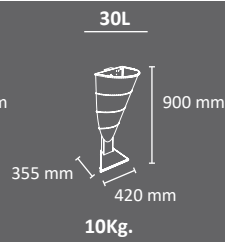

Colors

VERSIONS

Floor Version

Wall Version

Floor Version with Rain Hood

Wall Version with Rain Hood

- Robust and elegant litter bin
 - Capacity of 30 litres
 - Collection system: Hinged inner ring bag holder joined to the body of the bin.
 - Available with roof or without roof.
 - Available in wall-mounting version to be fixed to the wall or self-standing version to be fixed to the ground.
 - Must be fixed to the ground or the wall with 4 M8 expanding bolts (included).
 - Made of 1, 1'5 and 3 mm cold rolled steel plates which have been hot dip galvanized.
 - It includes a thermo-heating polyester powder coated finish
 - Easy emptying system: our bins must be safe, ergonomic and clean. This bin has been designed and produced with an ergonomic and efficient emptying system which guarantees the extraction of the bag without risk of ripping.
 - Plastic bags: this bin is compatible with standard bags available in the market. However, Cervic Environment have developed "Slim-fit" bags (tailor-made for our bins) which improve the performance and the aesthetic of the bins.
 - Compatible products: wall-mounting Kaizen ashtray, wall-mounting Valencia ashtray and Can-Adapt bags dispenser.
 - Suitable to be used outdoor under normal weather conditions. In case of extreme weather conditions, such as high salinity, temperature or humidity, an additional special treatment can be included. Check extra cost and MOQ.
 - Guaranteed reliability: this product has satisfactorily exceeded functionality and endurance tests under real environmental and usage conditions.
-