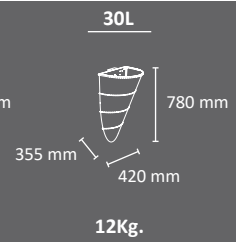

Colors

VERSIONS

Floor Version

Wall Version

Floor Version with Rain Hood

Wall Version with Rain Hood

- Robust and elegant litter bin
 - Capacity of 30 litres
 - Collection system: Hinged inner ring bag holder joined to the body of the bin.
 - Available with roof or without roof.
 - Available in wall-mounting version to be fixed to the wall or self-standing version to be fixed to the ground.
 - Must be fixed to the ground or the wall with 4 M8 expanding bolts (included).
 - Made of 1, 1'5 and 3 mm cold rolled steel plates which have been hot dip galvanized.
 - It includes a thermo-heating polyester powder coated finish
 - Easy emptying system: our bins must be safe, ergonomic and clean. This bin has been designed and produced with an ergonomic and efficient emptying system which guarantees the extraction of the bag without risk of ripping.
 - Plastic bags: this bin is compatible with standard bags available in the market. However, Cervic Environment have developed "Slim-fit" bags (tailor-made for our bins) which improve the performance and the aesthetic of the bins.
 - Compatible products: wall-mounting Kaizen ashtray, wall-mounting Valencia ashtray and Can-Adapt bags dispenser.
 - Suitable to be used outdoor under normal weather conditions. In case of extreme weather conditions, such as high salinity, temperature or humidity, an additional special treatment can be included. Check extra cost and MOQ.
 - Guaranteed reliability: this product has satisfactorily exceeded functionality and endurance tests under real environmental and usage conditions.
-