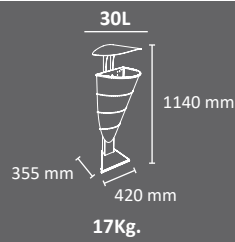

Colors

VERSIONS

Floor Version

Wall Version

Floor Version with Rain Hood

Wall Version with Rain Hood

- Robust and elegant litter bin
 - Capacity of 30 litres
 - Collection system: Hinged inner ring bag holder joined to the body of the bin.
 - Available with roof or without roof.
 - Available in wall-mounting version to be fixed to the wall or self-standing version to be fixed to the ground.
 - Must be fixed to the ground or the wall with 4 M8 expanding bolts (included).
 - Made of 1, 1'5 and 3 mm cold rolled steel plates which have been hot dip galvanized.
 - It includes a thermo-heating polyester powder coated finish
 - Easy emptying system: our bins must be safe, ergonomic and clean. This bin has been designed and produced with an ergonomic and efficient emptying system which guarantees the extraction of the bag without risk of ripping.
 - Plastic bags: this bin is compatible with standard bags available in the market. However, Cervic Environment have developed "Slim-fit" bags (tailor-made for our bins) which improve the performance and the aesthetic of the bins.
 - Compatible products: wall-mounting Kaizen ashtray, wall-mounting Valencia ashtray and Can-Adapt bags dispenser.
 - Suitable to be used outdoor under normal weather conditions. In case of extreme weather conditions, such as high salinity, temperature or humidity, an additional special treatment can be included. Check extra cost and MOQ.
 - Guaranteed reliability: this product has satisfactorily exceeded functionality and endurance tests under real environmental and usage conditions.
-