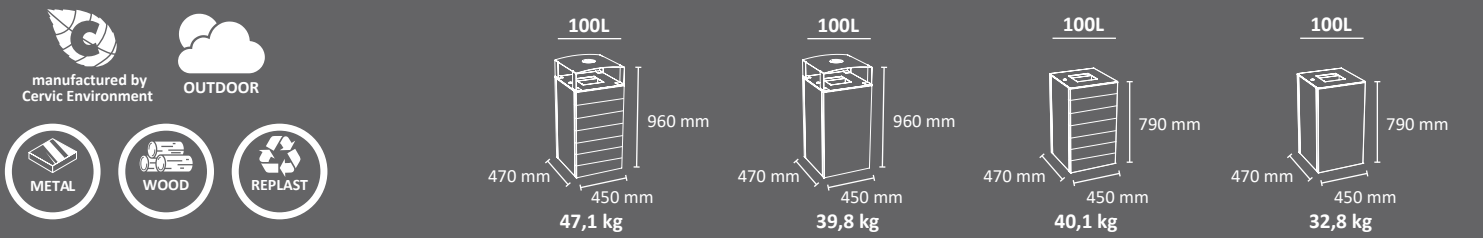

VALENCIA Bin