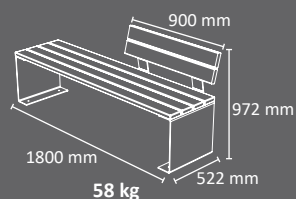

VALENCIA Bench

Backless bench

With half backrest

With entire backrest

BOARDS

Tropical wood

RePlast (recycled plastic)

STRUCTURE

manufactured by Cervic Environment

Backless

Half backrest

Entire backrest

RECYCLED PLASTIC VERSIONS (REPLAST)

EXAMPLE OF CONFIGURATION

2 benches with half backrest + 1 backless bench

- Modular bench which allows the endless linear disposition and together with Valencia planter allows forming corners.
 - Available in 4 versions: backless bench, bench with half backrest (left or right) and bench with entire backrest.
 - Available with two types of boards:
 - a) Wood.
 - b) RePlast-Recycled Plastic (does not require maintenance) **
 - ** Version especially recommended for promenades, coastal areas or places with high exposure to saline corrosion.
 - Structure made of 5 mm steel with anticorrosive primer rich in zinc and thermo-heating polyester powder coated finish.
 - Seating area made of:
 - a) Tropical wood protected by water-based "lassure".
 - b) Recycled plastic from post-consumer plastic waste (RePlast).
 - High versatility to adapt to different environments.
 - These benches keep the aesthetic of the Valencia products: bench, planters, litter bins and ashtray.
 - Can be fixed to the ground with 4 M8 expanding bolts (included).
 - Easy installation and storage due to light weight.
 - They are delivered assembled or disassembled according to the needs and requirements of the customer.
 - Guaranteed reliability: this product has satisfactorily exceeded functionality and endurance tests under real environmental and usage conditions.
-