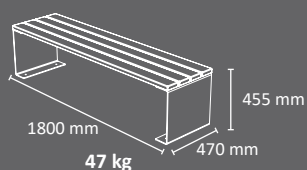

VALENCIA Bench

Backless bench

With half backrest

With entire backrest

BOARDS

Tropical wood

RePlast (recycled plastic)

STRUCTURE

manufactured by Cervic Environment

Backless

Half backrest

Entire backrest

RECYCLED PLASTIC VERSIONS (REPLAST)

EXAMPLE OF CONFIGURATION

2 benches with half backrest + 1 backless bench

- Modular bench which allows the endless linear disposition and together with Valencia planter allows forming corners.
 - Available in 4 versions: backless bench, bench with half backrest (left or right) and bench with entire backrest.
 - Available with two types of boards:
 - a) Wood.
 - b) RePlast-Recycled Plastic (does not require maintenance) **
 - ** Version especially recommended for promenades, coastal areas or places with high exposure to saline corrosion.
 - Structure made of 5 mm steel with anticorrosive primer rich in zinc and thermo-heating polyester powder coated finish.
 - Seating area made of:
 - a) Tropical wood protected by water-based "lassure".
 - b) Recycled plastic from post-consumer plastic waste (RePlast).
 - High versatility to adapt to different environments.
 - These benches keep the aesthetic of the Valencia products: bench, planters, litter bins and ashtray.
 - Can be fixed to the ground with 4 M8 expanding bolts (included).
 - Easy installation and storage due to light weight.
 - They are delivered assembled or disassembled according to the needs and requirements of the customer.
 - Guaranteed reliability: this product has satisfactorily exceeded functionality and endurance tests under real environmental and usage conditions.
-