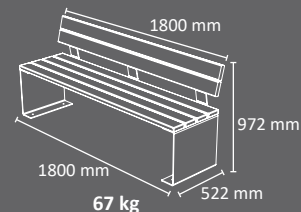

manufactured by Cervic Environment

Backless

Half backrest

Entire backrest

RECYCLED PLASTIC VERSIONS (REPLAST)

EXAMPLE OF CONFIGURATION

2 benches with half backrest + 1 backless bench

- Modular bench which allows the endless linear disposition and together with Valencia planter allows forming corners.
 - Available in 4 versions: backless bench, bench with half backrest (left or right) and bench with entire backrest.
 - Available with two types of boards:
 - a) Wood.
 - b) RePlast-Recycled Plastic (does not require maintenance) **
 - ** Version especially recommended for promenades, coastal areas or places with high exposure to saline corrosion.
 - Structure made of 5 mm steel with anticorrosive primer rich in zinc and thermo-heating polyester powder coated finish.
 - Seating area made of:
 - a) Tropical wood protected by water-based "lassure".
 - b) Recycled plastic from post-consumer plastic waste (RePlast).
 - High versatility to adapt to different environments.
 - These benches keep the aesthetic of the Valencia products: bench, planters, litter bins and ashtray.
 - Can be fixed to the ground with 4 M8 expanding bolts (included).
 - Easy installation and storage due to light weight.
 - They are delivered assembled or disassembled according to the needs and requirements of the customer.
 - Guaranteed reliability: this product has satisfactorily exceeded functionality and endurance tests under real environmental and usage conditions.
-