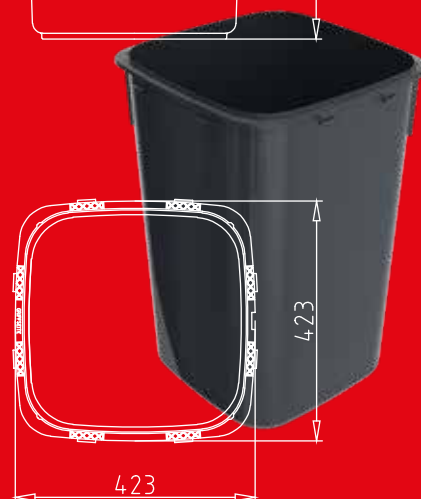

CITYBAC® SPECIALS VARIO

SULO®

Master of adaptation for your desired volume **CITYBAC® VARIO**

Modern waste separation requires the greatest possible flexibility in terms of bin design. With respect to volumes used, Vario inserts solve this challenge in next to no time. They allow the volume of the mobile bins to be adapted as required, without having to replace the entire bin.

Large becomes small

- Simple configuration of the desired bin volume
- Secure locking of the insert
- Retrofitting of mobile bins to volumes of 40, 60 and 80 litres

① Slots for the VARIO insert.

40L

INSERT VARIO 40L

60L

INSERT VARIO 60L

80L

INSERT VARIO 80L

VARIO

sulo.com

DATA-CITYBAC-SPECIALS-VARIO-EN-1-0-211221

SULO®