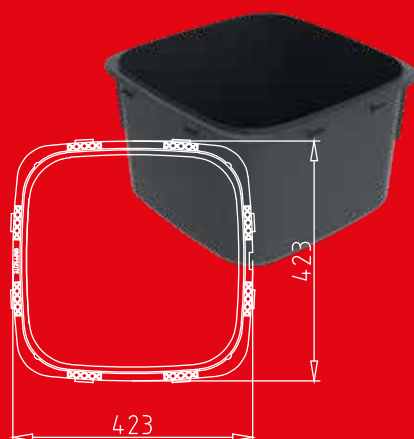

CITYBAC® SPECIALS VARIO

SULO®

Master of adaptation for your desired volume **CITYBAC® VARIO**

Modern waste separation requires the greatest possible flexibility in terms of bin design. With respect to volumes used, Vario inserts solve this challenge in next to no time. They allow the volume of the mobile bins to be adapted as required, without having to replace the entire bin.

Large becomes small

- Simple configuration of the desired bin volume
- Secure locking of the insert
- Retrofitting of mobile bins to volumes of 40, 60 and 80 litres

① Slots for the VARIO insert.

40L

INSERT VARIO 40L

60L

INSERT VARIO 60L

80L

INSERT VARIO 80L

VARIO

sulo.com

DATA-CITYBAC-SPECIALS-VARIO-EN-1-0-211221

SULO®