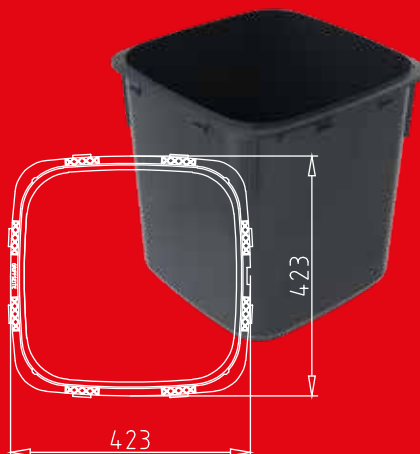

CITYBAC® SPECIALS VARIO

SULO®

Master of adaptation for your desired volume **CITYBAC® VARIO**

Modern waste separation requires the greatest possible flexibility in terms of bin design. With respect to volumes used, Vario inserts solve this challenge in next to no time. They allow the volume of the mobile bins to be adapted as required, without having to replace the entire bin.

Large becomes small

- Simple configuration of the desired bin volume
- Secure locking of the insert
- Retrofitting of mobile bins to volumes of 40, 60 and 80 litres

① Slots for the VARIO insert.

40L

INSERT VARIO 40L

60L

INSERT VARIO 60L

80L

INSERT VARIO 80L

VARIO

sulo.com

DATA-CITYBAC-SPECIALS-VARIO-EN-1-0-211221

SULO®