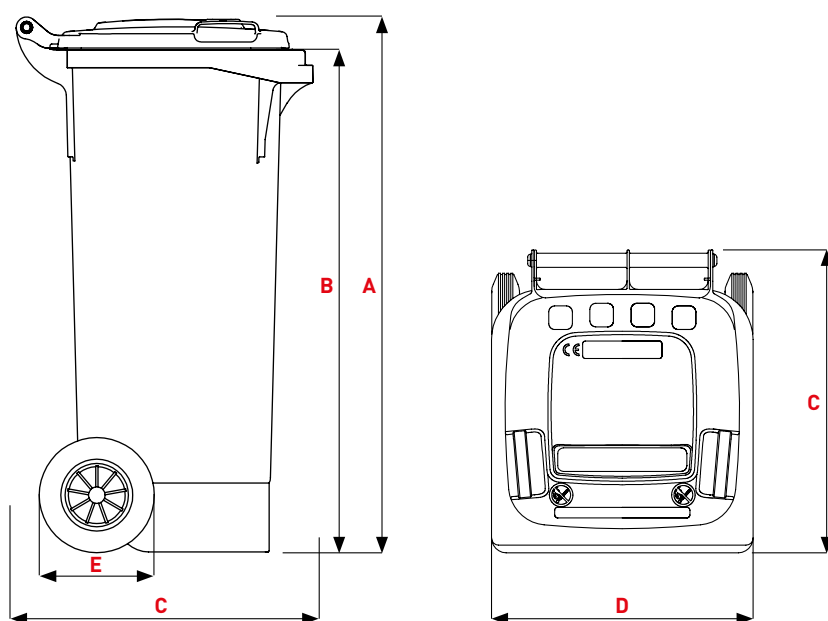

## PRODUCT DETAILS

- 1 Standard Lid
- 2 Handles 2x
- 3 Lid rivet 2x
- 4 Marking areas

- A Body
- B Continuous handle bar
- C DIN comb lifting system, double stage
- D SULO sticker / Marking areas
- E External wheels
- F Chip nest as standard
- G Lateral grip surfaces with wave profile

**STANDARD LID****Dimensions (mm)**

<b>A</b> Height total ~	925
<b>B</b> Comb height ~	871
<b>C</b> Bin depth ~	516
<b>D</b> Width total ~	445
<b>E</b> Wheel diameter ~	200

**Weights**

Tubular axle	
Nominal volume (L)	80
Empty weight (kg) ~	8,3
Max. filling weight (kg) ~	24
Max. total weight (kg) ~	50

**CLIP LID****Dimensions (mm)**

<b>A</b> Height total ~	935
<b>B</b> Comb height ~	871
<b>C</b> Bin depth ~	518
<b>D</b> Width total ~	445
<b>E</b> Wheel diameter ~	200

**Weights**

Tubular axle	
Nominal volume (L)	80
Empty weight (kg) ~	8,3
Max. filling weight (kg) ~	32
Max. total weight (kg) ~	50