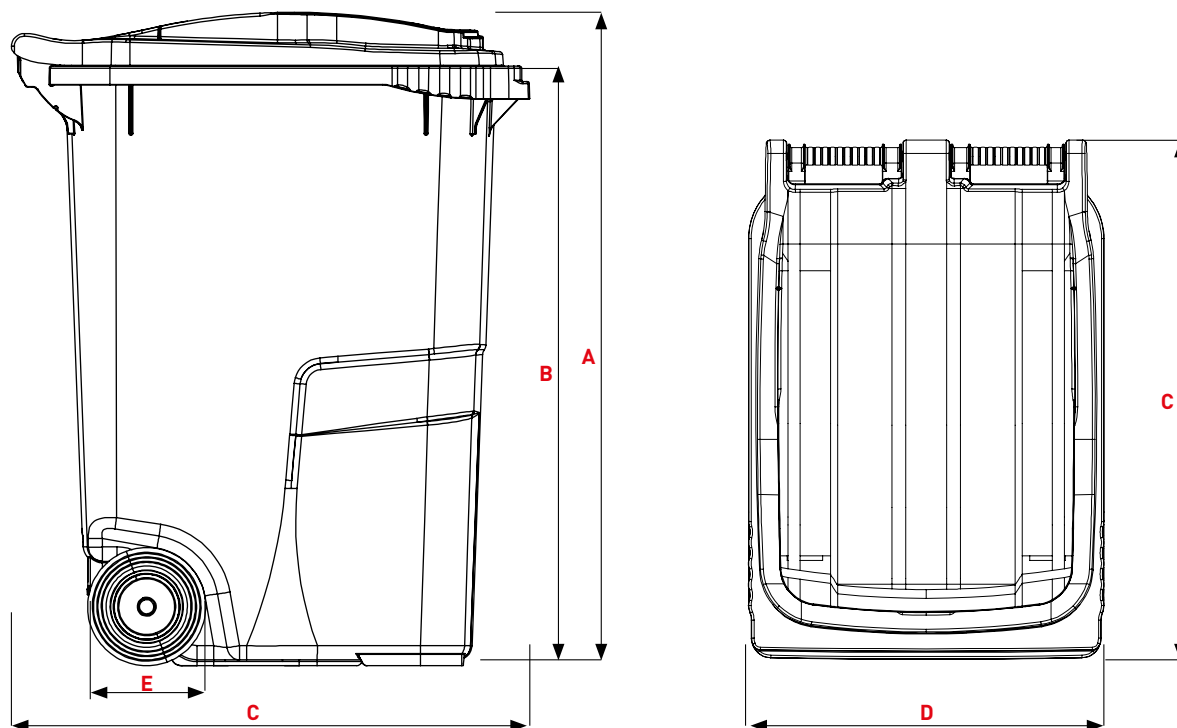

## PRODUCT DETAILS

- 1 Design Lid
- 2 3-sided all-round handle strip
- 3 Marking areas

- A Body
- B Handle bar
- C DIN comb lifting system, double stage
- D Marking areas
- E External wheels
- F Chip nest as standard
- G Lateral grip surfaces

### Dimensions (mm)

<b>A</b> Height total ~	1105
<b>B</b> Comb height ~	1015
<b>C</b> Bin depth ~	877
<b>D</b> Width total ~	601
<b>E</b> Wheel diameter ~	200